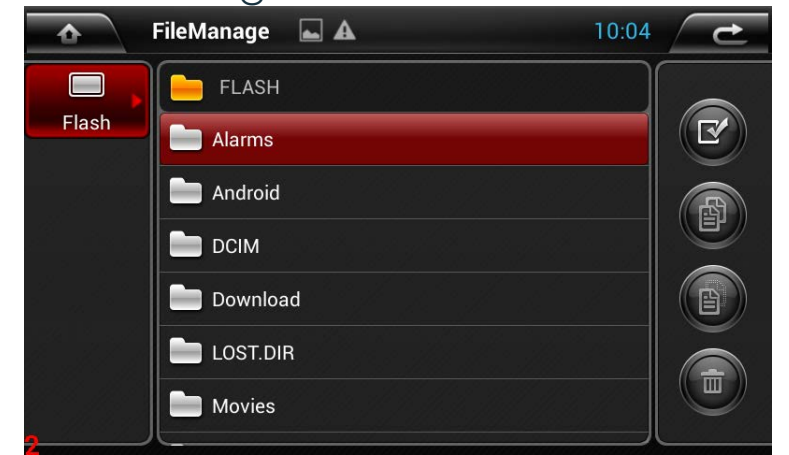

Toyota Land Cruiser

Toyota Sequoia /Tundra

Toyota Land Cruiser Prado

Honda Civic

Table

Apps

FileManage

BlueTooth 1