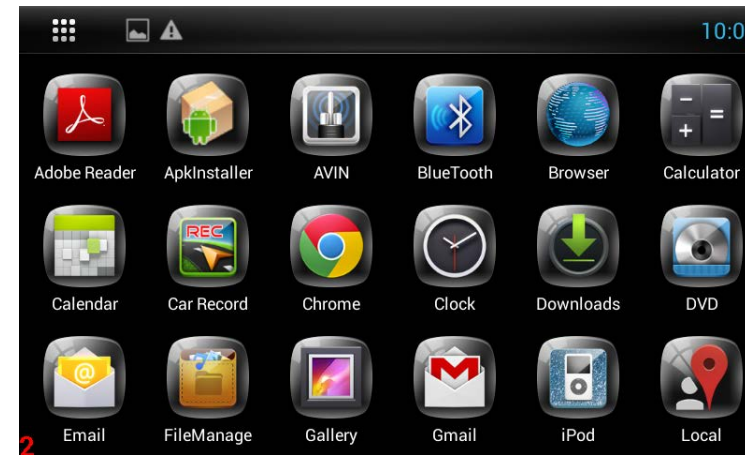

Toyota Land Cruiser

Toyota Sequoia /Tundra

Toyota Land Cruiser Prado

Honda Civic

Table

Apps

FileManage

BlueTooth 1