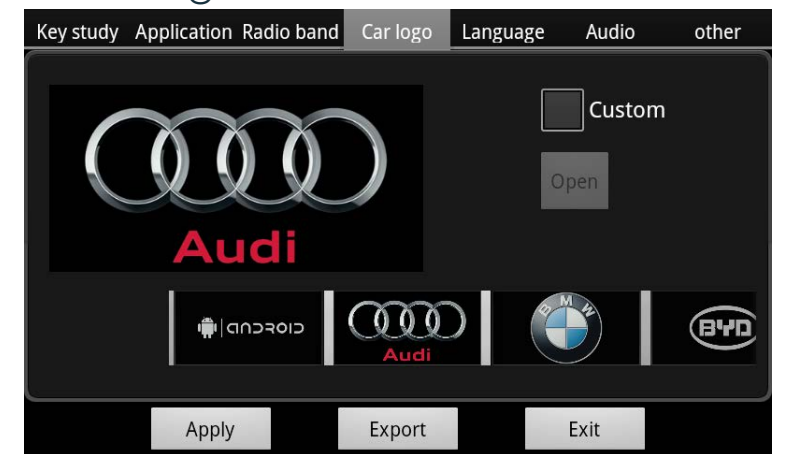

Car Logo

Android Settings